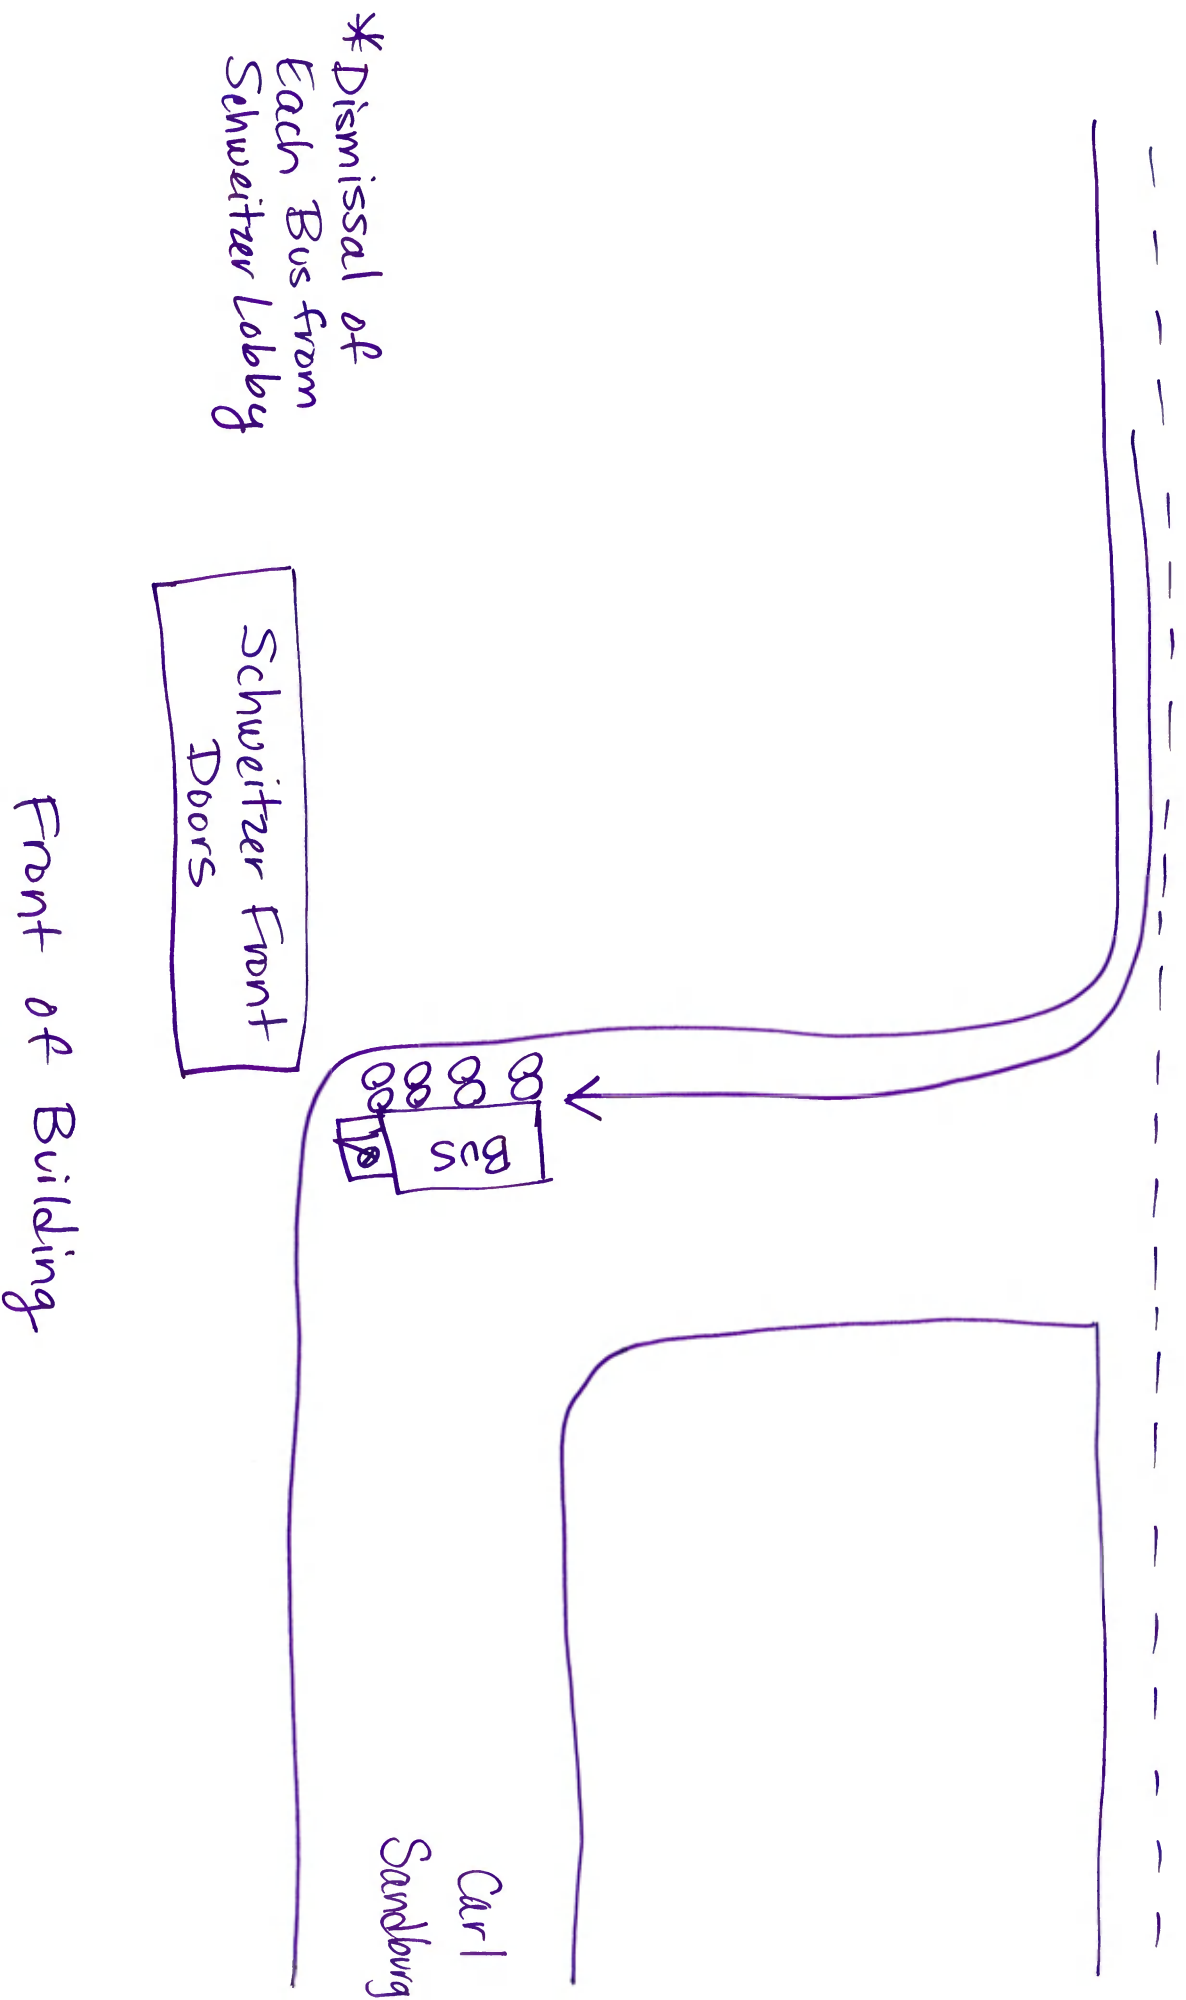

Arrival / Dismissal
SCHWEITZER
(WALKERS)

ARRIVAL/DISMISSAL
SCHWEITZER
(BUSSESS)

Harmony Road

Front of Building

Dismissal - Schweitzer
(CAR RIDER)

Heartwood
Turn
Entrance

STAFF PARKING
LOT

Back of Building

Walk up
path to pick
up child

Arrival - SCHWEITZER
(CAR RIDER)

Heartwood
Turn
Entrance

Back of Building

Student
Drop-off
(Pull up
to sign)

Students
walk up
path to
entrance doors