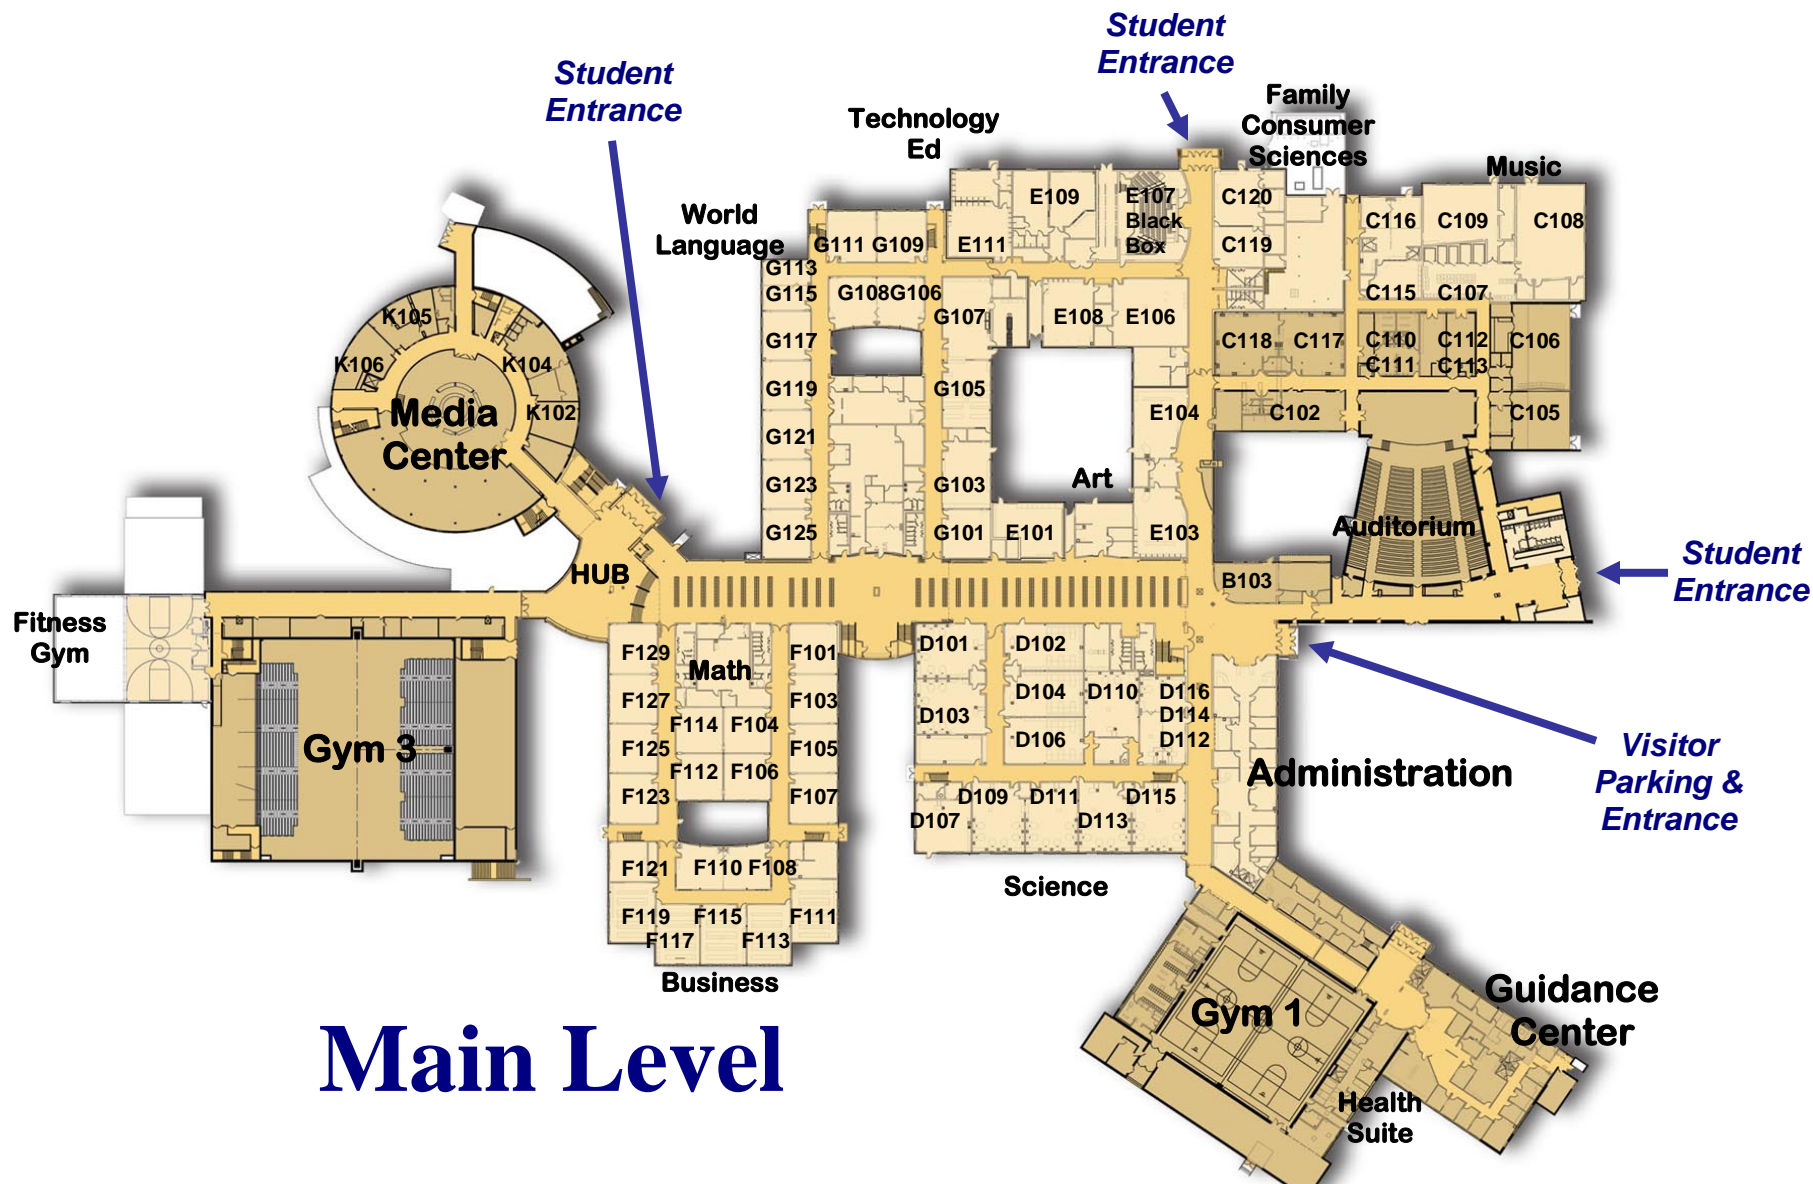

Please see www.neshaminy.org/nhs for more information

Neshaminy High School

Back to School Night

Main Level

Upper Level

Please see www.neshaminy.org/nhs for more information
6:00 – 7:00 PM Parent Open House

Student DAY 1 Schedule

NO HOMEROOM	Teacher	Room #
Period 1 7:00 – 7:15		
Period 2 7:21 – 7:31		
Period 3 7:37 – 7:47		
Period 4 7:53 – 8:03		
Period 5 8:09 – 8:19		
Period 6 8:25 – 8:35		
Period 7 8:41 – 8:51		
Period 8 8:57 – 9:07		