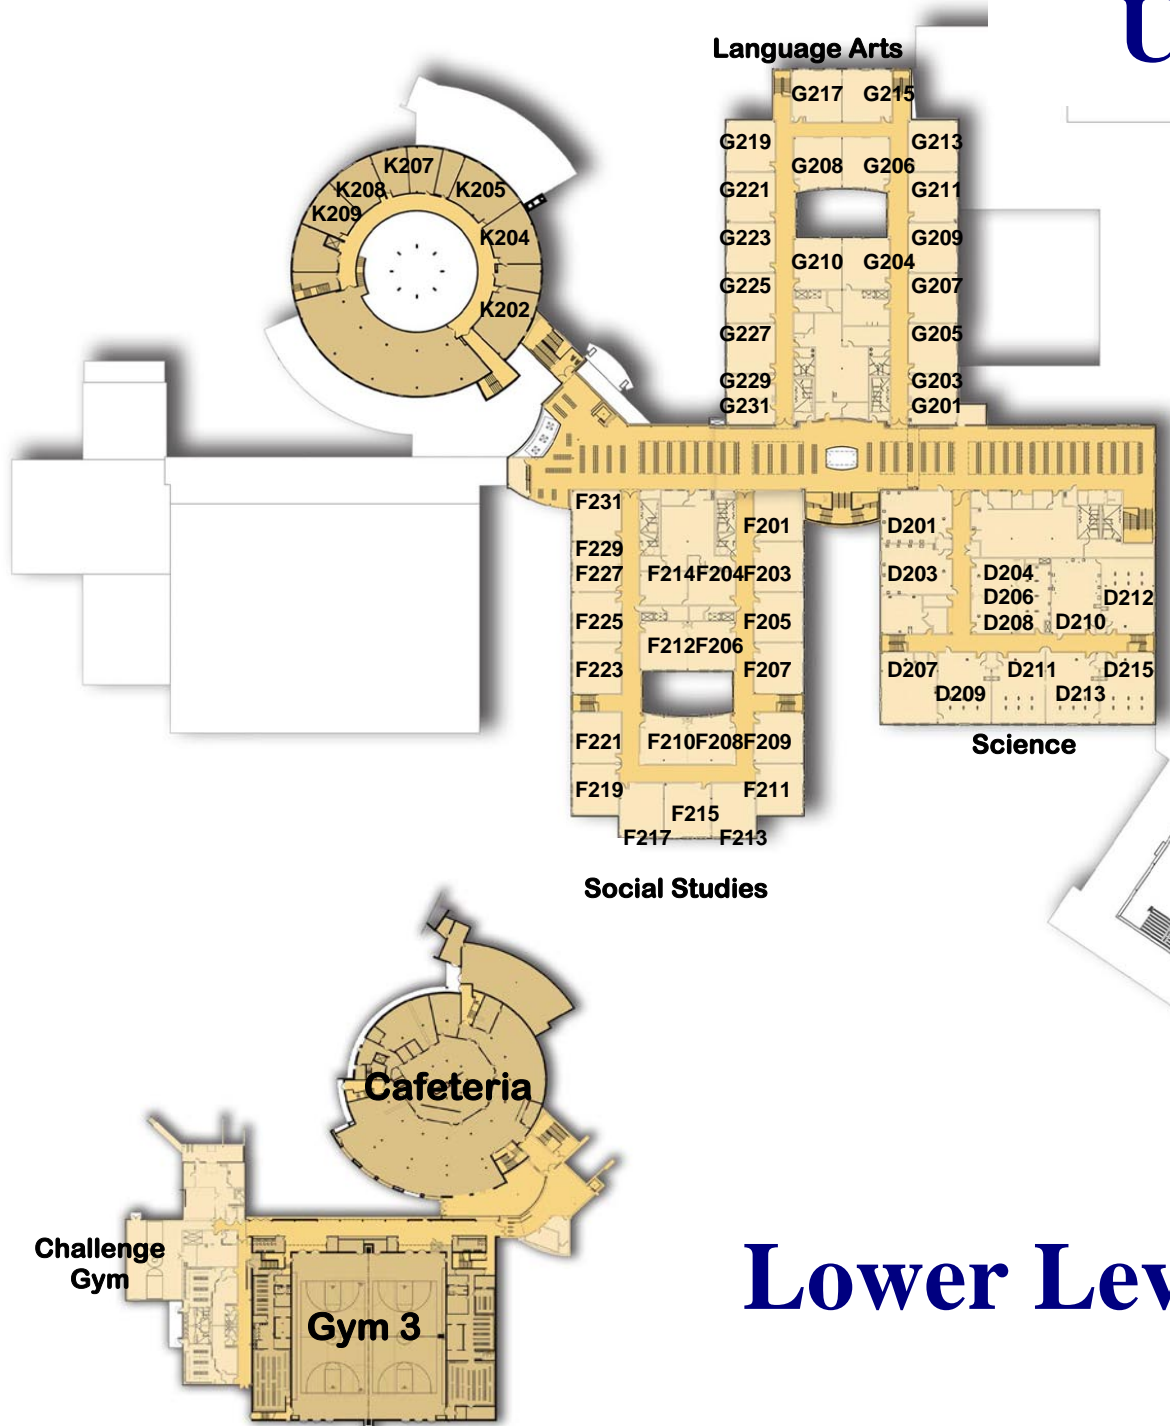

Please see www.neshaminy.org/nhs for more information

Neshaminy High School

Back to School Night

Main Level

Upper Level

Please see www.neshaminy.org/nhs for more information
6:00 – 7:00 PM Parent Open House

Student DAY 1 Schedule

NO HOMEROOM	Teacher	Room #
Period 1 7:00 – 7:15		
Period 2 7:21 – 7:31		
Period 3 7:37 – 7:47		
Period 4 7:53 – 8:03		
Period 5 8:09 – 8:19		
Period 6 8:25 – 8:35		
Period 7 8:41 – 8:51		
Period 8 8:57 – 9:07		