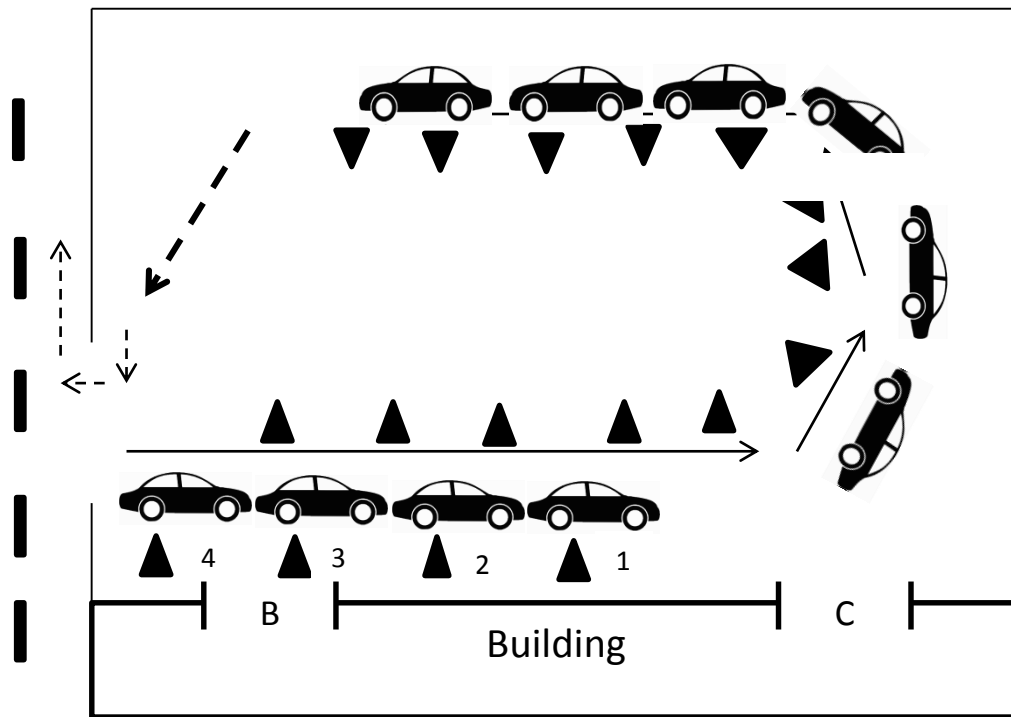

Cobalt Ridge Drive South

## AM Playground Student Drop Off Plan

Children are walking to the sidewalk, so please DO NOT leave until dismissed.

**SAFETY is our PRIORITY!**

1. Parents will pull up to the building to stations #1, #2, #3 and #4.
2. The students will exit the vehicle from the passenger side and enter the building through the B hallway doors.

## PM Playground Parent Pick Up / Dismissal Plan

Children are walking to their cars, so please DO NOT leave until dismissed.

**SAFETY is our PRIORITY!**

1. Once you find your child/children, please return to your vehicle and wait for the teacher to dismiss the line of cars.
2. Do not leave the parking lot until the front cones have been moved.
3. Stay in your line order when exiting the parking lot.
4. You must turn RIGHT when exiting the parking lot.
5. If you are late to pick up your child/children, please go to the office. They will be waiting for you.